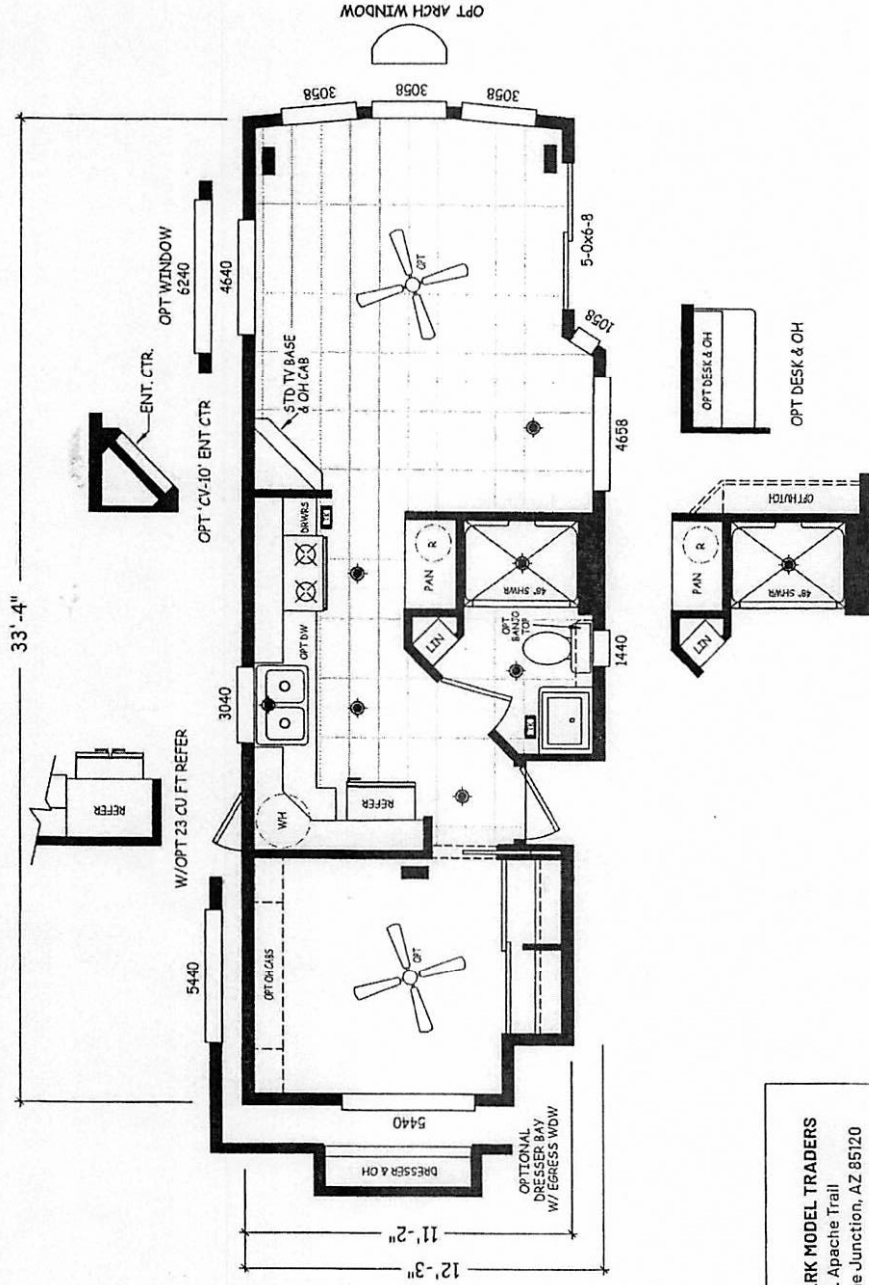

Pine Springs
Aruba Series

399 SQ. FT. (Approximate) 1 Bedroom, 1 Bath

Rock Shadows #152

Last Updated: 9-21-2

RV PARK MODEL TRADERS
11111 E. Apache Trail
Apache Junction, AZ 85120

RVPMT.com | 1-800-297-0775

MANUFACTURED BY:

I authorize RVPMT to build my house, per this plan.

X _____
Customer Signature/Date